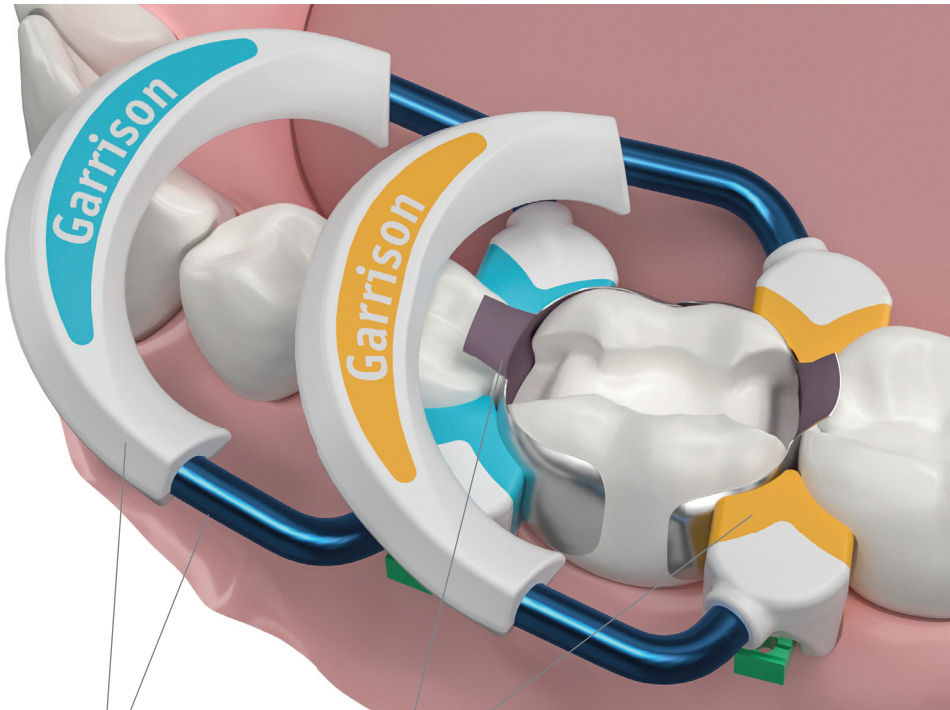

the all NEW

STRATA-G™

Now faster and more predictable!

Reliable, tight contacts

Drawn-wire nickel titanium plus PEEK produces consistent separating pressure longer!

Easier, more predictable contours

Marginal ridge enhancements built into the matrix bands AND rings help provide that finishing flair!

Faster, less frustrating Class IIs

The Strata-G™ rings, bands and wedges combine for a 270° Seal™ for ultimate flash control. The rings won't spring off the tooth, and the amazing Wide Preparation ring makes tough wide preps no problem.

270° Seal™ for ultimate flash control!

Garrison® sectional matrix systems are the standard of care.

Tofflemire-style System

- Fails to restore proximal anatomy
- Thin contact at the marginal ridge
- Large food trap (below)
- Increased likelihood of fracture, occlusal interference, recurrent caries and periodontal disease

Strata-G™ Sectional Matrix System

- + Operator-friendly retaining system
- + Naturally contoured bands
- + Anatomically correct contacts
- + Contacts at the height of contour
- + Rings produce optimal tooth separation for excellent, tight contacts