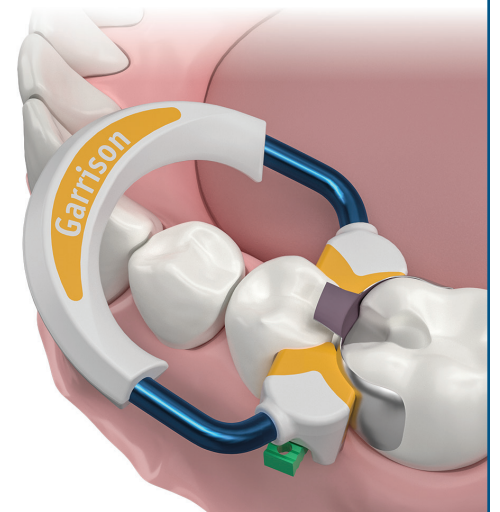

the all NEW

STRATA-G™

Now faster and more predictable!

Reliable, tight contacts

Drawn-wire nickel titanium plus PEEK produces consistent separating pressure longer!

Easier, more predictable contours

Marginal ridge enhancements built into the matrix bands AND rings help provide that finishing flair!

Faster, less frustrating Class IIs

The Strata-G™ rings, bands and wedges combine for a 270° Seal™ for ultimate flash control. The rings won't spring off the tooth, and the amazing Wide Preparation ring makes tough wide preps no problem.

270° Seal™ for ultimate flash control!

Garrison® sectional matrix systems are the standard of care.

Tofflemire-style System

- Fails to restore proximal anatomy
- Thin contact at the marginal ridge
- Large food trap (below)
- Increased likelihood of fracture, occlusal interference, recurrent caries and periodontal disease

Strata-G™ Sectional Matrix System

- + Operator-friendly retaining system
- + Naturally contoured bands
- + Anatomically correct contacts
- + Contacts at the height of contour
- + Rings produce optimal tooth separation for excellent, tight contacts