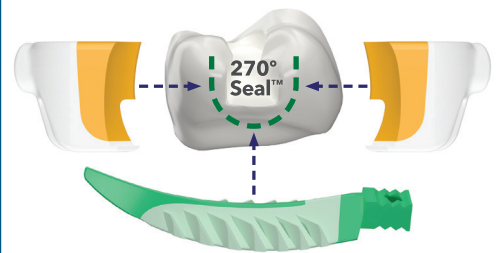

the all NEW

STRATA-G™

Now faster and more predictable!

Reliable, tight contacts

Drawn-wire nickel titanium plus PEEK produces consistent separating pressure longer!

Easier, more predictable contours

Marginal ridge enhancements built into the matrix bands AND rings help provide that finishing flair!

Faster, less frustrating Class IIs

The Strata-G™ rings, bands and wedges combine for a 270° Seal™ for ultimate flash control. The rings won't spring off the tooth, and the amazing Wide Preparation ring makes tough wide preps no problem.

270° Seal™ for ultimate flash control!

Garrison® sectional matrix systems are the standard of care.

Tofflemire-style System

- Fails to restore proximal anatomy
- Thin contact at the marginal ridge
- Large food trap (below)
- Increased likelihood of fracture, occlusal interference, recurrent caries and periodontal disease

Strata-G™ Sectional Matrix System

- + Operator-friendly retaining system
- + Naturally contoured bands
- + Anatomically correct contacts
- + Contacts at the height of contour
- + Rings produce optimal tooth separation for excellent, tight contacts